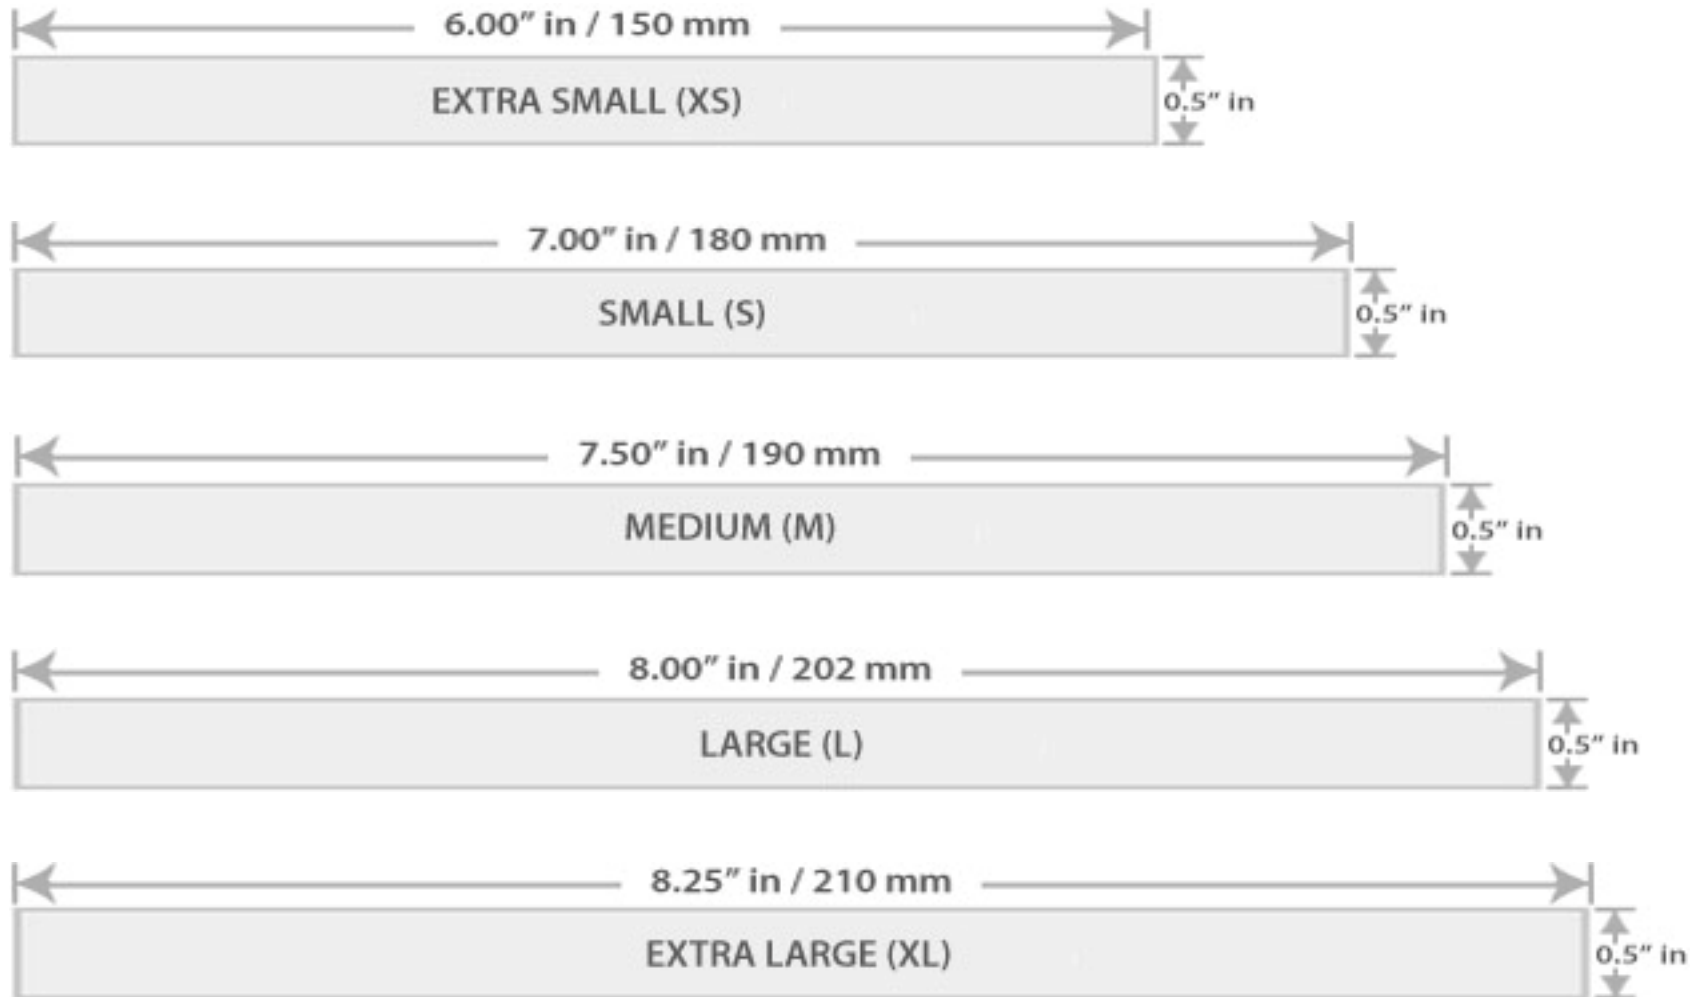

# Size Measuring Guide

Call Us Toll Free at (888) 272-8880